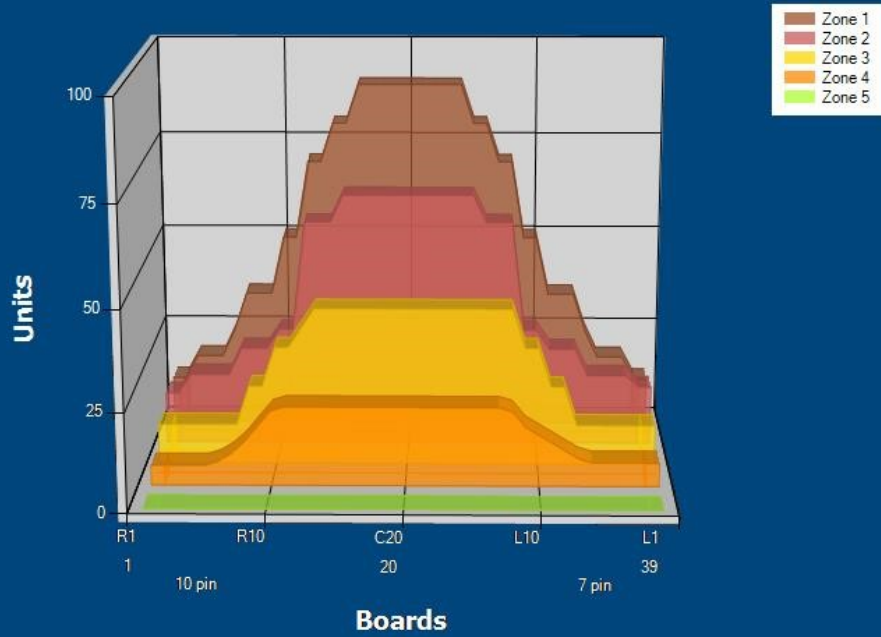

WATTERIT21

Conditioner: Connect

Cleaner: MAX10

Zone Configuration

Cleaner Transition

Volume: 19.01

Mode: Clean and Condition

Speed: Max Clean

Start Cleaner Spray: 0 feet

Start Squeegee: 0 feet

Start Conditioning: 6 Inches

Split Pattern: No

Zone	Avg	Ratio
Zone 1	Left	22.80 3.95 : 1
	Right	19.40 3.35 : 1
	Center	90.00
Zone 2	Left	19.40 3.35 : 1
	Right	19.40 3.35 : 1
	Center	85.00
Zone 3	Left	10.00 4.00 : 1
	Right	10.00 4.00 : 1
	Center	40.00
Zone 4	Left	6.20 3.23 : 1
	Right	5.80 3.45 : 1
	Center	20.00
Zone 5	Left	0.00 1.00 : 1
	Right	0.00 1.00 : 1
	Center	0.00

Volume by Board