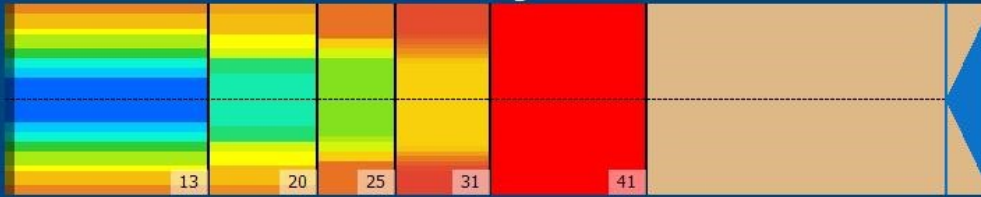

WATTERIT21

Conditioner: Connect

Cleaner: MAX10

Zone Configuration

Cleaner Transition

Volume: 19.01

Mode: Clean and Condition

Speed: Max Clean

Start Cleaner Spray: 0 feet

Start Squeegee: 0 feet

Start Conditioning: 6 Inches

Split Pattern: No

Zone	Avg	Ratio
Zone 1	Left	22.80 3.95 : 1
	Right	19.40 3.35 : 1
	Center	90.00
Zone 2	Left	19.40 3.35 : 1
	Right	19.40 3.35 : 1
	Center	85.00
Zone 3	Left	10.00 4.00 : 1
	Right	10.00 4.00 : 1
	Center	40.00
Zone 4	Left	6.20 3.23 : 1
	Right	5.80 3.45 : 1
	Center	20.00
Zone 5	Left	0.00 1.00 : 1
	Right	0.00 1.00 : 1
	Center	0.00