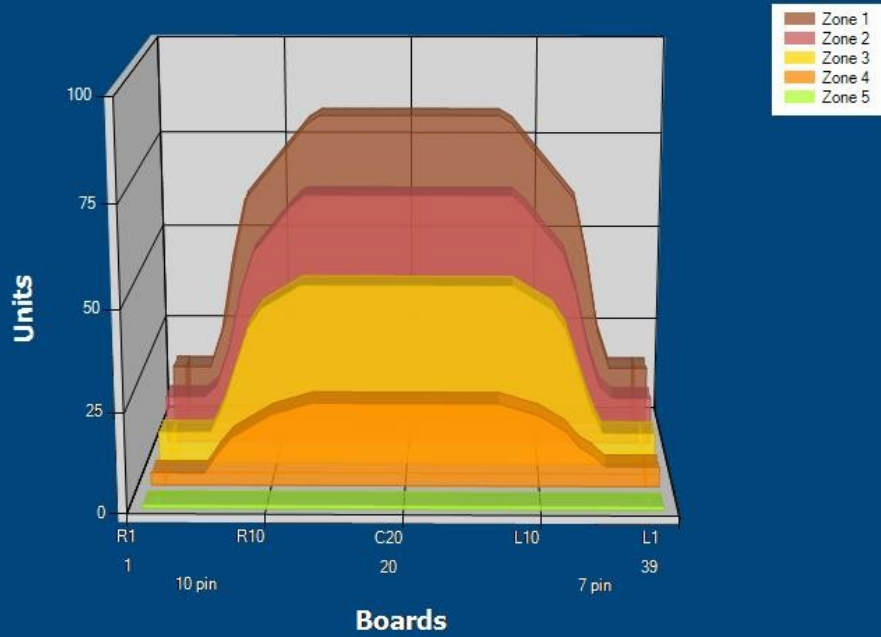

WATTERIT 22

Conditioner: Connect

Cleaner: MAX10

Zone Configuration

Cleaner Stop

Volume: 20.36

Mode: Clean and Condition

Speed: Quick Clean

Start Cleaner Spray: 0 Feet

Start Squeegee: 0 Feet

Start Conditioning: 6 Inches

Split Pattern: No

Zone	Avg	Ratio
Zone 1	Left	32.00 2.56 : 1
	Right	32.00 2.56 : 1
	Center	82.00
Zone 2	Left	20.80 3.13 : 1
	Right	20.80 3.13 : 1
	Center	85.00
Zone 3	Left	12.80 3.59 : 1
	Right	12.80 3.59 : 1
	Center	46.00
Zone 4	Left	6.80 3.18 : 1
	Right	5.80 3.62 : 1
	Center	21.00
Zone 5	Left	1.00 1.00 : 1
	Right	1.00 1.00 : 1
	Center	1.00

Volume by Board