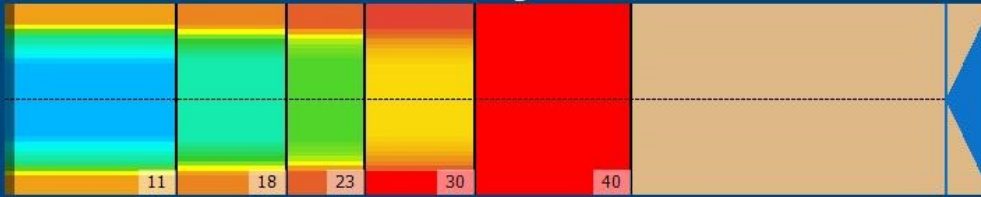

WATTERIT 22

Conditioner: Connect

Cleaner: MAX10

Zone Configuration

Cleaner Stop

Volume: 20.36

Mode: Clean and Condition

Speed: Quick Clean

Start Cleaner Spray: 0 Feet

Start Squeegee: 0 Feet

Start Conditioning: 6 Inches

Split Pattern: No

Zone	Avg	Ratio
Zone 1	Left	32.00 2.56 : 1
	Right	32.00 2.56 : 1
	Center	82.00
Zone 2	Left	20.80 3.13 : 1
	Right	20.80 3.13 : 1
	Center	85.00
Zone 3	Left	12.80 3.59 : 1
	Right	12.80 3.59 : 1
	Center	46.00
Zone 4	Left	6.80 3.18 : 1
	Right	5.80 3.62 : 1
	Center	21.00
Zone 5	Left	1.00 1.00 : 1
	Right	1.00 1.00 : 1
	Center	1.00