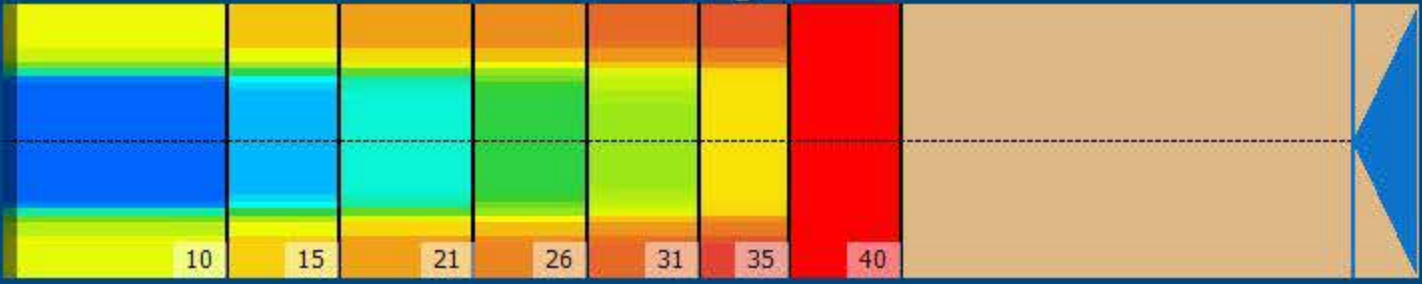

# WATTERIT 23

Conditioner: HP 309

Cleaner: MAX10

## Zone Configuration

Cleaner Stop

Volume: 24.32

Mode: Clean and Condition

Speed: Quick Clean

Start Cleaner Spray: 0 Feet

Start Squeegee: 0 Feet

Start Conditioning: 6 Inches

Split Pattern: No

Zone	Ava	Ratio
Zone 1		
Left	27.80	3.24 : 1
Right	29.00	3.10 : 1
Center	90.00	
Zone 2		
Left	20.60	3.98 : 1
Right	21.40	3.83 : 1
Center	82.00	
Zone 3		
Left	16.20	4.32 : 1
Right	16.20	4.32 : 1
Center	70.00	
Zone 4		
Left	14.00	3.71 : 1
Right	13.40	3.88 : 1
Center	52.00	
Zone 5		
Left	10.20	3.63 : 1
Right	10.20	3.63 : 1
Center	37.00	
Zone 6		
Left	7.80	2.82 : 1
Right	6.60	3.33 : 1
Center	22.00	
Zone 7		
Left	1.00	1.00 : 1
Right	1.00	1.00 : 1
Center	1.00	