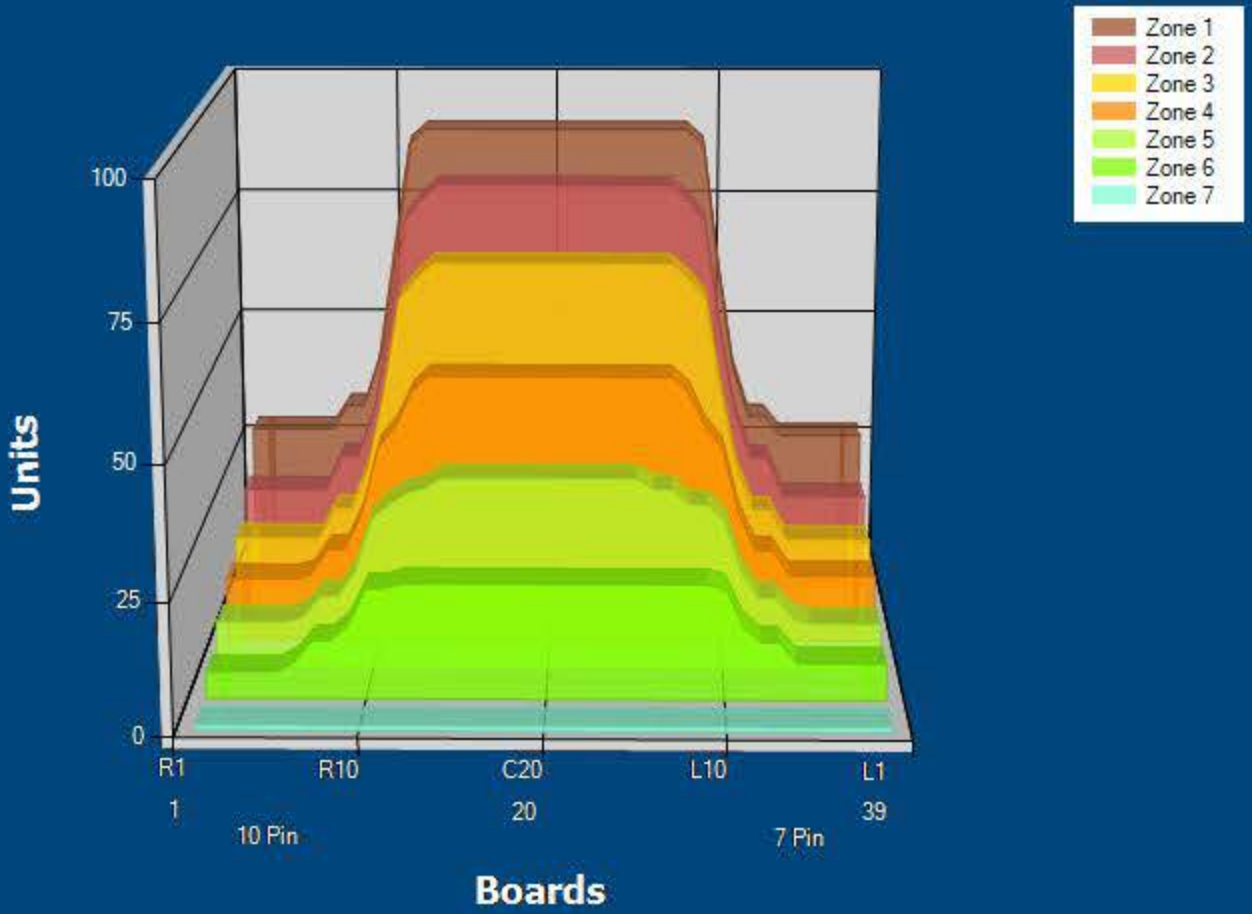

# WATTERIT 23

Conditioner: HP 309

Cleaner: MAX10

## Zone Configuration

Cleaner Stop

Volume: 24.32

Mode: Clean and Condition

Speed: Quick Clean

Start Cleaner Spray: 0 Feet

Start Squeegee: 0 Feet

Start Conditioning: 6 Inches

Split Pattern: No

Zone	Ava	Ratio
Zone 1		
Left	27.80	3.24 : 1
Right	29.00	3.10 : 1
Center	90.00	
Zone 2		
Left	20.60	3.98 : 1
Right	21.40	3.83 : 1
Center	82.00	
Zone 3		
Left	16.20	4.32 : 1
Right	16.20	4.32 : 1
Center	70.00	
Zone 4		
Left	14.00	3.71 : 1
Right	13.40	3.88 : 1
Center	52.00	
Zone 5		
Left	10.20	3.63 : 1
Right	10.20	3.63 : 1
Center	37.00	
Zone 6		
Left	7.80	2.82 : 1
Right	6.60	3.33 : 1
Center	22.00	
Zone 7		
Left	1.00	1.00 : 1
Right	1.00	1.00 : 1
Center	1.00	

## Volume by Board