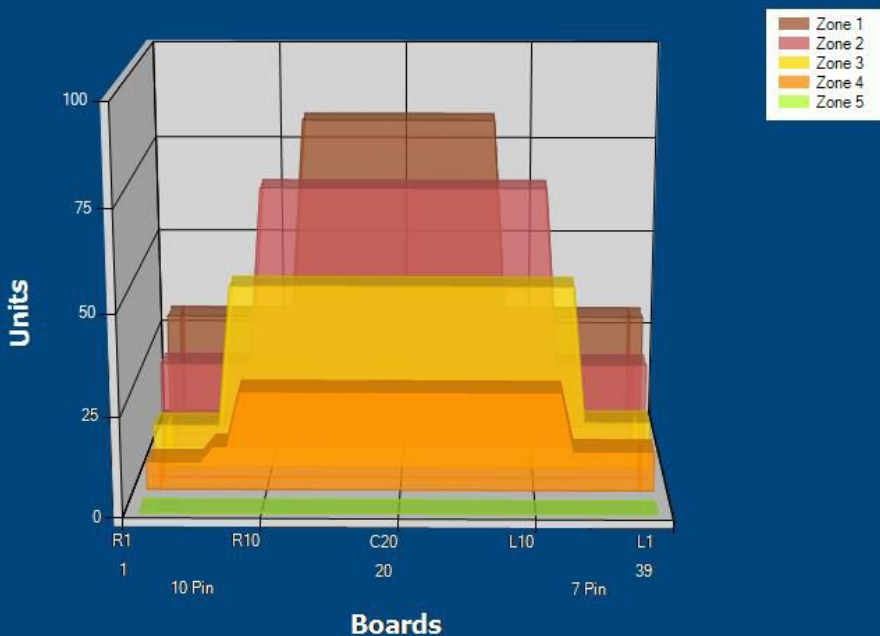

Conditioner:

Cleaner:

Zone Configuration

Cleaner Stop

Volume: 21.33

Mode: Clean and Condition

Speed: Max Clean

Start Cleaner Spray: 0 Feet

Start Squeegee: 0 Feet

Start Conditioning: 6 Inches

Split Pattern: No

Zone 1	Avg	Ratio	Zone 2	Avg	Ratio	Zone 3	Avg	Ratio	Zone 4	Avg	Ratio
Left	30.00	2.73 : 1	Left	22.00	3.09 : 1	Left	19.00	2.47 : 1	Left	10.00	2.50 : 1
Right	30.00	2.73 : 1	Right	22.00	3.09 : 1	Right	18.20	2.58 : 1	Right	8.60	2.91 : 1
Center	82.00		Center	68.00		Center	47.00		Center	25.00	

Zone 5	Avg	Ratio
Left	0.00	1.00 : 1
Right	0.00	1.00 : 1
Center	0.00	

Volume by Board