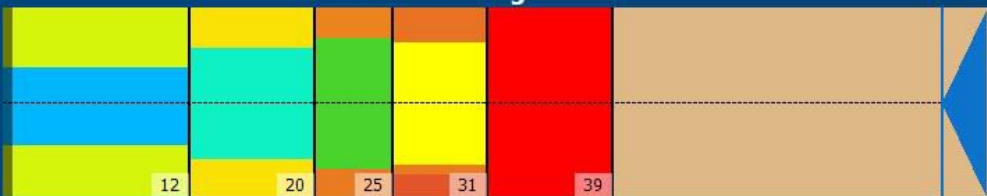

Conditioner:

Cleaner:

Zone Configuration

Cleaner Stop

Volume: 21.33

Mode: Clean and Condition

Speed: Max Clean

Start Cleaner Spray: 0 Feet

Start Squeegee: 0 Feet

Start Conditioning: 6 Inches

Split Pattern: No

Zone 1	Avg	Ratio	Zone 2	Avg	Ratio	Zone 3	Avg	Ratio	Zone 4	Avg	Ratio
Left	30.00	2.73 : 1	Left	22.00	3.09 : 1	Left	19.00	2.47 : 1	Left	10.00	2.50 : 1
Right	30.00	2.73 : 1	Right	22.00	3.09 : 1	Right	18.20	2.58 : 1	Right	8.60	2.91 : 1
Center	82.00		Center	68.00		Center	47.00		Center	25.00	

Zone 5	Avg	Ratio
Left	0.00	1.00 : 1
Right	0.00	1.00 : 1
Center	0.00	

Volume by Board