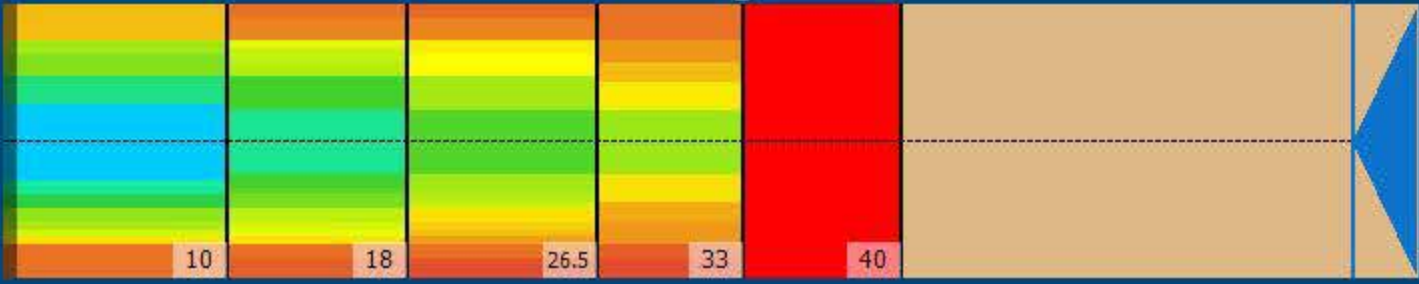

## Zone Configuration

Cleaner Stop

- Zone 1
- Zone 2
- Zone 3
- Zone 4
- Zone 5

Volume: 18.48

Mode: Clean and Condition

Speed: Heavy Clean

Start Cleaner Spray: 0 Feet

Start Squeegee: 0 Feet

Start Conditioning: 6 Inches

Split Pattern: No

Zone	Ava	Ratio
Zone 1	Left	25.20 3.17 : 1
	Right	16.40 4.88 : 1
	Center	80.00
Zone 2	Left	19.20 3.23 : 1
	Right	15.40 4.03 : 1
	Center	52.00
Zone 3	Left	16.40 2.80 : 1
	Right	12.00 3.83 : 1
	Center	46.00
Zone 4	Left	11.60 3.19 : 1
	Right	10.00 3.70 : 1
	Center	37.00
Zone 5	Left	0.00 1.00 : 1
	Right	0.00 1.00 : 1
	Center	0.00