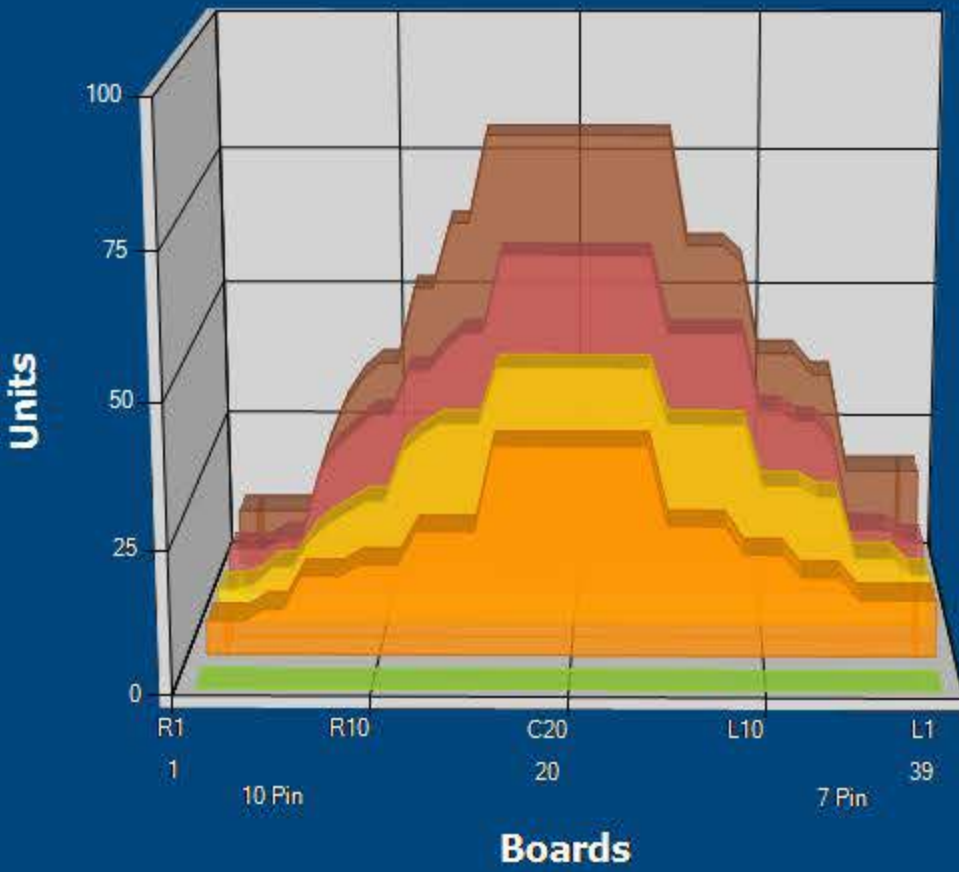

## Zone Configuration

Cleaner Stop

- Zone 1
- Zone 2
- Zone 3
- Zone 4
- Zone 5

Volume: 18.48

Mode: Clean and Condition

Speed: Heavy Clean

Start Cleaner Spray: 0 Feet

Start Squeegee: 0 Feet

Start Conditioning: 6 Inches

Split Pattern: No

Zone	Ava	Ratio
Zone 1	Left	25.20 3.17 : 1
	Right	16.40 4.88 : 1
	Center	80.00
Zone 2	Left	19.20 3.23 : 1
	Right	15.40 4.03 : 1
	Center	52.00
Zone 3	Left	16.40 2.80 : 1
	Right	12.00 3.83 : 1
	Center	46.00
Zone 4	Left	11.60 3.19 : 1
	Right	10.00 3.70 : 1
	Center	37.00
Zone 5	Left	0.00 1.00 : 1
	Right	0.00 1.00 : 1
	Center	0.00

## Volume by Board